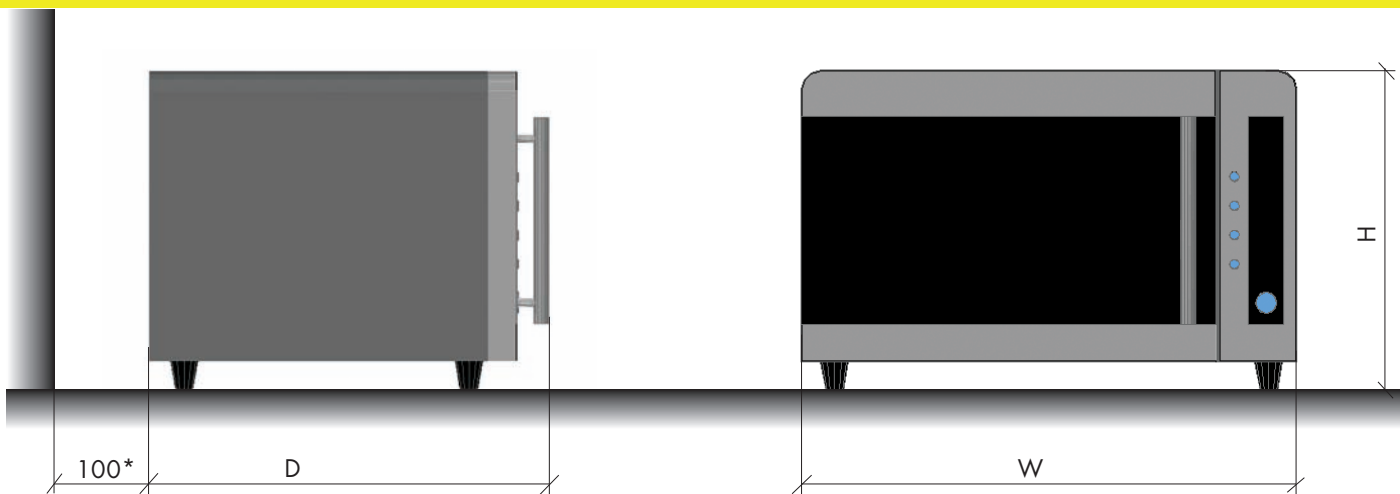

PACKING&SHIPPING

Model	Unit dimensions	Unit Weight	Packing dimensions	PackingWeight	Loading quantity	
	(W x D x H), mm	Kg	(W x D x H), mm	Kg	pcs/20'	pcs/40'
HOJ-123SG	510x382x303	16,5	565x435x335	17,5	362	756
HOJ-130SG	531x530x300	20	575x560x335	21	350	730

OPERATING REQUIREMENTS

	Minimum	Maximum
Air Temperatures	10°C	35°C
Electrical Voltage	-5%	+10%
Rated capacity of wire	10 A	16 A
Section area of wire	0,75 mm²	1,0 mm²

INSTALLATION

*Recommended installation sizes for reliable operation